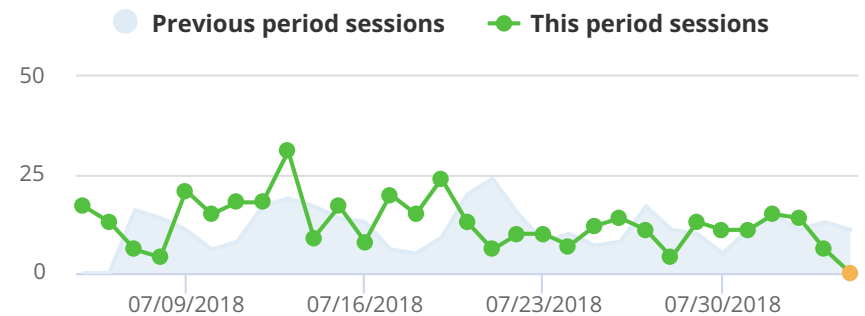

Keywords Sessions

+1 john Kentucky Financial Ad	1
-------------------------------	---

Pages Views

/	292
/contacthelp/wssma-officers/	58
/chapters/	33
/about/	32
/2018-wssma-state-conferenc.	26

Countries Sessions

United States	295
Nigeria	29
(not set)	20
Netherlands	6
India	6

Avg. Time on Site: ▼ 00:02:15

Organic Searches: ▲ 147

Bounce Rate: ▼ 5%

Social Media Sessions: ▲ 1