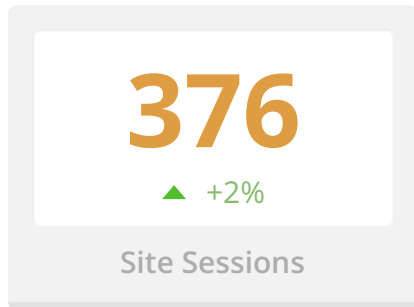

Subscribers: 230

Jobs Listed: 4

Thank you

Robert Kriebel, CMA (AAMA), BS
WSSMA Website Administrator

Referrers Sessions

(direct)	159
google	132
aama-ntl.org	46
medicalassistantcertification..	8
google_jobs_apply	7