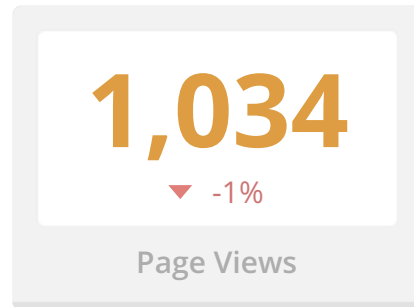

Referrers Sessions

(direct)	159
google	132
aama-ntl.org	46
medicalassistantcertification..	8
google_jobs_apply	7

Keywords Sessions

+1 john Kentucky Financial Ad	1

Pages Views

/	292
/contacthelp/wssma-officers/	58
/chapters/	33
/about/	32
/2018-wssma-state-conferenc.	26